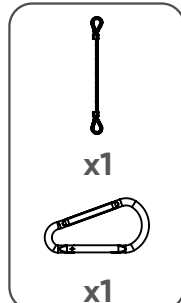

### Mounting on the crossbar

10 mm

HEX 3

\* not included

ACC-MK-S(SO/AR)-CLA

ACC-ANT-24W15/SMA

ACC-MK-CLA-C

ACC-MK-CLA-R