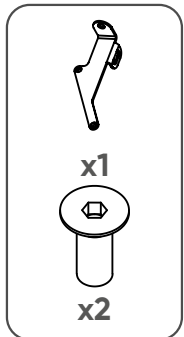

### Mounting on the crossbar

10 mm

HEX 3

\* not included

ACC-MK-S(SO/AR)-CLA

ACC-ANT-24W15/SMA

ACC-MK-CLA-C

ACC-MK-CLA-R