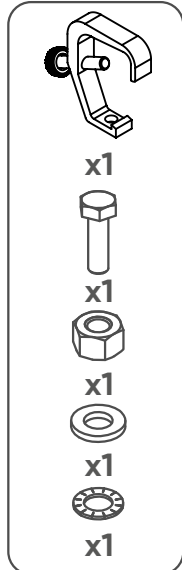

### Mounting on the crossbar

10 mm

HEX 3

\* not included

ACC-MK-S(SO/AR)-CLA

ACC-ANT-24W15/SMA

ACC-MK-CLA-C

ACC-MK-CLA-R