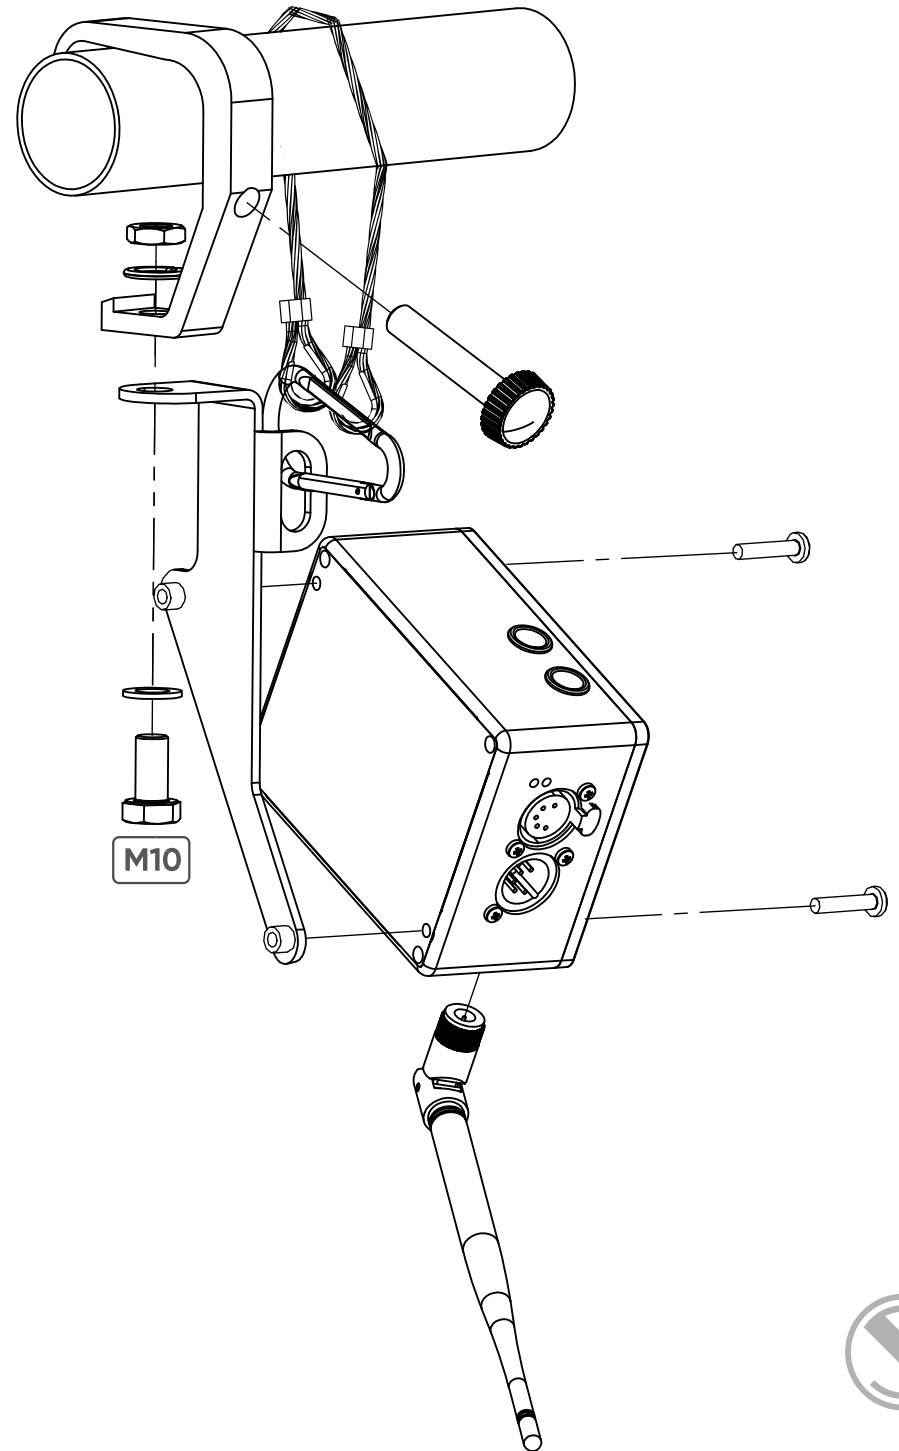

## for RadioGate Solid

### Mounting on the crossbar

10 mm

HEX 3

\* not included

ACC-MK-S(SO/AR)-CLA

ACC-ANT-24W15/SMA

ACC-MK-CLA-C

ACC-MK-CLA-R

# Mounting Guide

for RadioGate Solid

Mounting on the wall

\*  
\*  
x2  
\*  
not included

ACC-ANT-24WI5/SMA