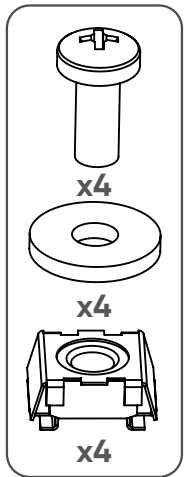

Mounting Guide

for GigaJet 20 Pro

Mounting on rack

*
not included

ACC-MK-PR-RAC

Mounting Guide

for GigaJet 20 Pro

Mounting on the crossbar

10 mm

HEX 4

* not included

ACC-MK-2U(PRO)-CLA

ACC-MK-CLA-C

ACC-MK-CLA-R