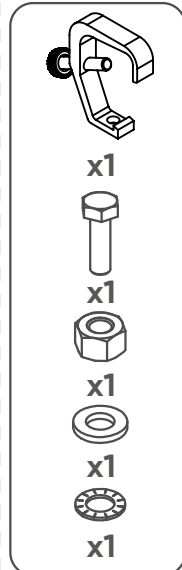

Mounting Guide

for GigaJet 20 Pro

Mounting on rack

*
not included

ACC-MK-PR-RAC

Mounting Guide

for GigaJet 20 Pro

Mounting on the crossbar

10 mm

HEX 4

* not included

ACC-MK-2U(PRO)-CLA

ACC-MK-CLA-C

ACC-MK-CLA-R