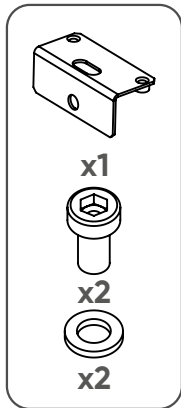

Mounting Guide

for GigaJet 20 Pro

Mounting on rack

*
not included

ACC-MK-PR-RAC

Mounting Guide

for GigaJet 20 Pro

Mounting on the crossbar

10 mm

HEX 4

* not included

ACC-MK-2U(PRO)-CLA

ACC-MK-CLA-C

ACC-MK-CLA-R