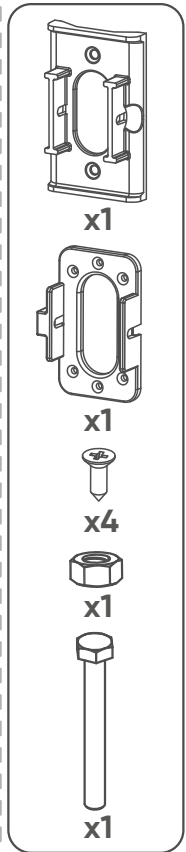

Mounting Guide

for External Zhaga Hub Station

10 mm

PH A2

* not included

x1

x1

x4

x1

x1

ACC-MK-QBS-LP/W

ACC-MK-LP3

x2

Mounting Guide

for External Zhaga Hub Station

10 mm

PH A2

* not included

ACC-MK-QBS-LP/W