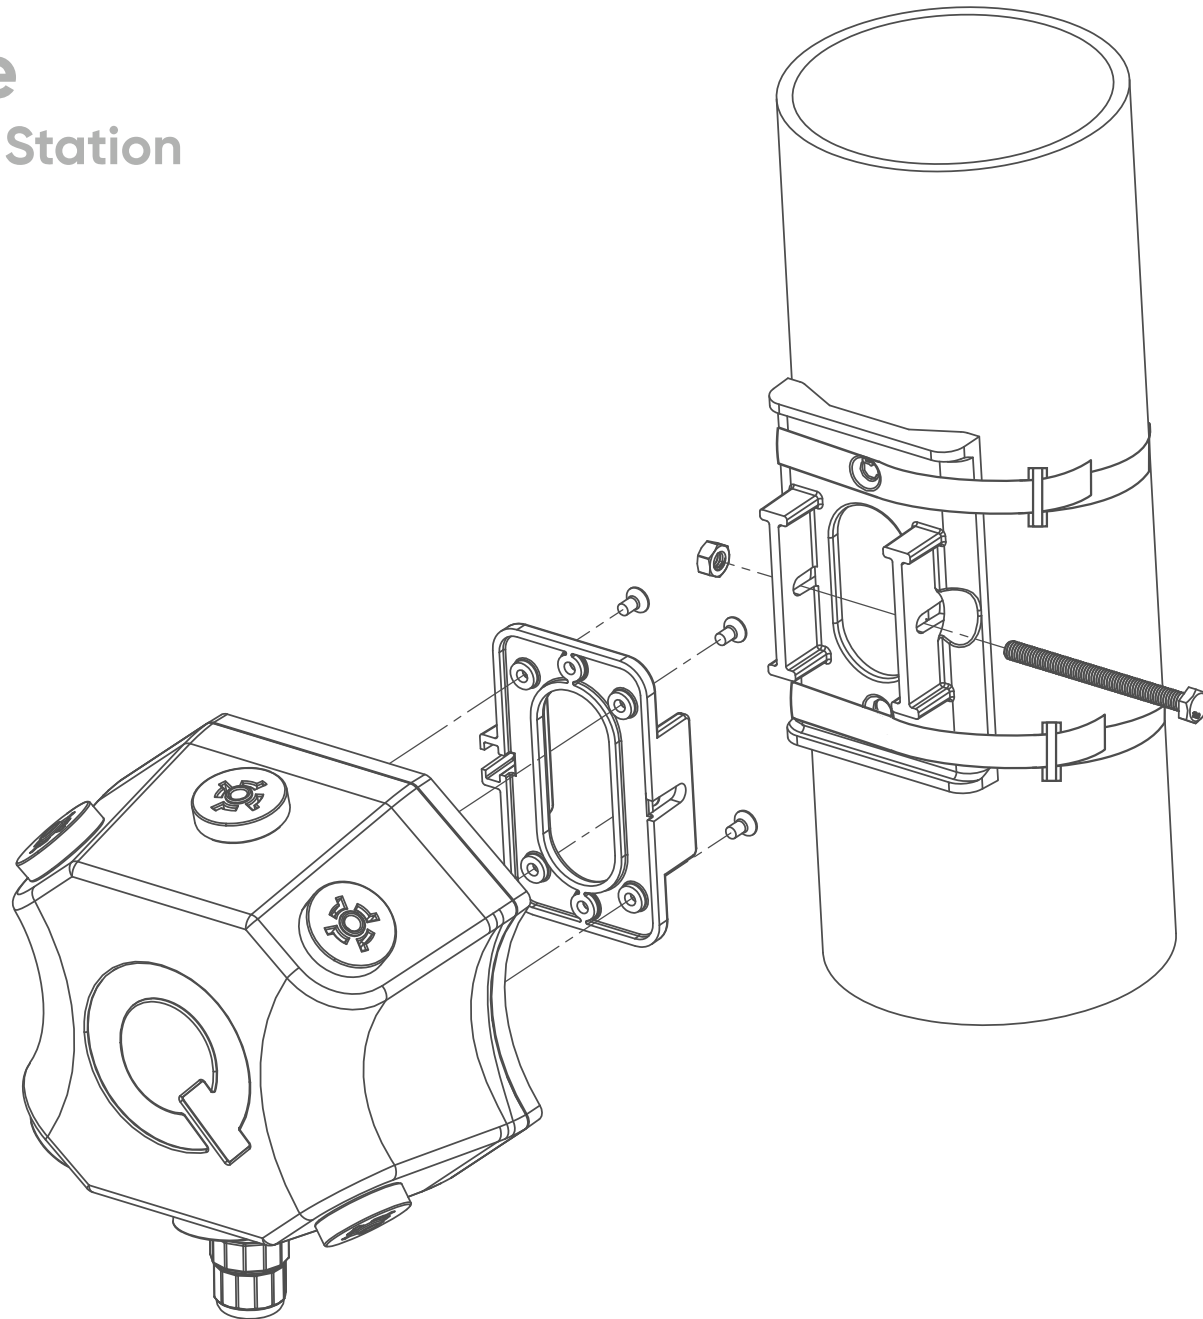

Mounting Guide

for External Zhaga Hub Station

10 mm

PH A2

* not included

x1

x1

x4

x1

x1

ACC-MK-QBS-LP/W

ACC-MK-LP3

x2

Mounting Guide

for External Zhaga Hub Station

10 mm