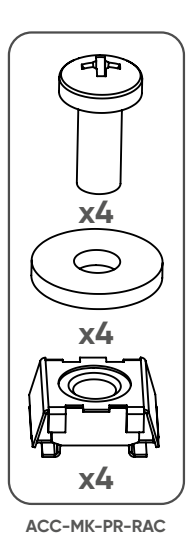

Mounting Guide

for Splitter Pro, ArtGate Pro, GigaJet Pro

Mounting on rack

- * 
- ⊕ PH A2
- * not included

Mounting Guide

for Splitter Pro, ArtGate Pro, GigaJet Pro

Mounting on the crossbar